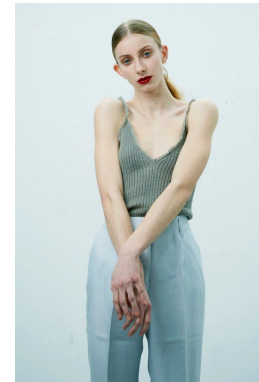

—
STELLA
MODELS
×

www.stellamodels.com

HEIGHT	BUST	DRESS	WAIST	HIPS	SHOES	HAIR	EYES
173	81	34-36	62	88	41.0	BLONDE	BLUE