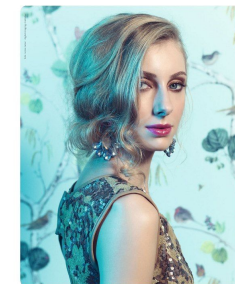

SOPHIE LÖWENSTEIN

T: +43 1 586 90 27

office@stellamodels.com

STELLA
MODELS

www.stellamodels.com