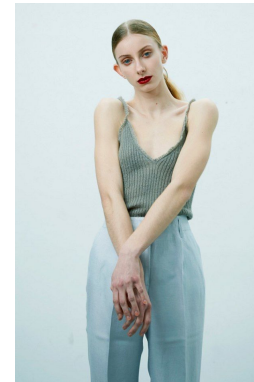

SOPHIE LÖWENSTEIN

T: +43 1 586 90 27

office@stellamodels.com

STELLA
MODELS

www.stellamodels.com