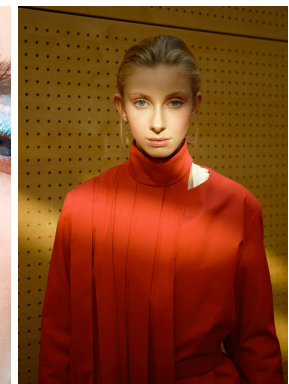

—
STELLA
MODELS
×

www.stellamodels.com

HEIGHT	BUST	DRESS	WAIST	HIPS	SHOES	HAIR	EYES
173	81	34-36	62	88	41.0	BLONDE	BLUE