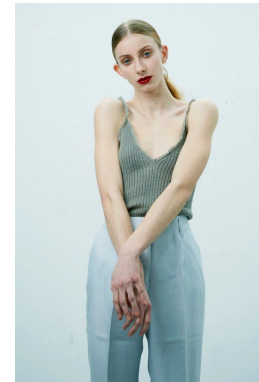

—  
STELLA  
MODELS  
×

[www.stellamodels.com](http://www.stellamodels.com)

HEIGHT	BUST	DRESS	WAIST	HIPS	SHOES	HAIR	EYES
173	81	34-36	62	88	41.0	BLONDE	BLUE