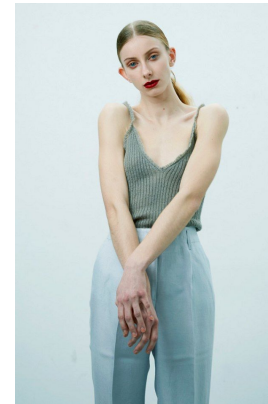

—
STELLA
MODELS
×

www.stellamodels.com

CHRISTINE WESSCHEIDER

CHRISTINE WESSCHEIDER

HEIGHT	BUST	DRESS	WAIST	HIPS	SHOES	HAIR	EYES
173	81	34-36	62	88	41.0	BLONDE	BLUE