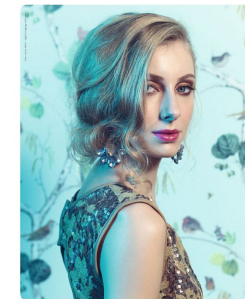

SOPHIE LÖWENSTEIN

T: +43 1 586 90 27

office@stellamodels.com

—
STELLA
MODELS
×

www.stellamodels.com

SOPHIE LÖWENSTEIN

T: +43 1 586 90 27

office@stellamodels.com

—
STELLA
MODELS
×

www.stellamodels.com

CHRISTINE WESSCHEIDER

CHRISTINE WESSCHEIDER

HEIGHT	BUST	DRESS	WAIST	HIPS	SHOES	HAIR	EYES
173	81	34-36	62	88	41.0	BLONDE	BLUE