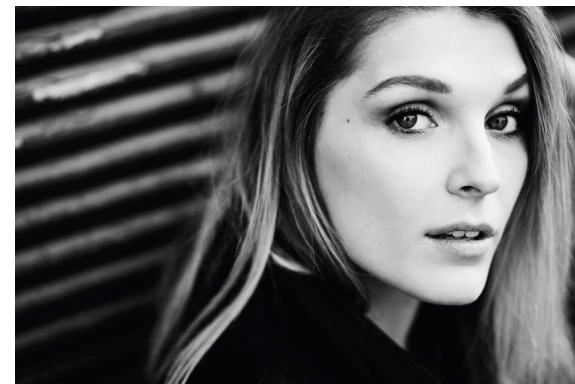

office@stellamodels.com

www.stellamodels.com

HEIGHT	BUST	DRESS	WAIST	HIPS	SHOES	HAIR	EYES
173	90	38-40	66	102	40.0	BLONDE	BLUE