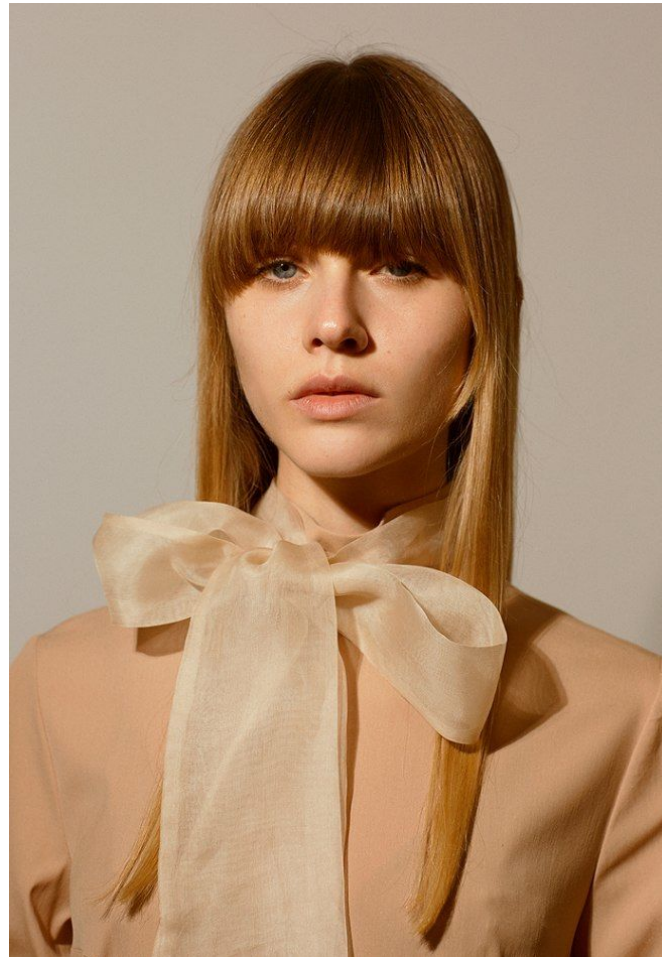

SOPHIE RUCKENSTUHL

T: +43 1 586 90 27

office@stellamodels.com

—
STELLA
MODELS
×

www.stellamodels.com

SOPHIE RUCKENSTUHL

T: +43 1 586 90 27

office@stellamodels.com

—
STELLA
MODELS
×

www.stellamodels.com