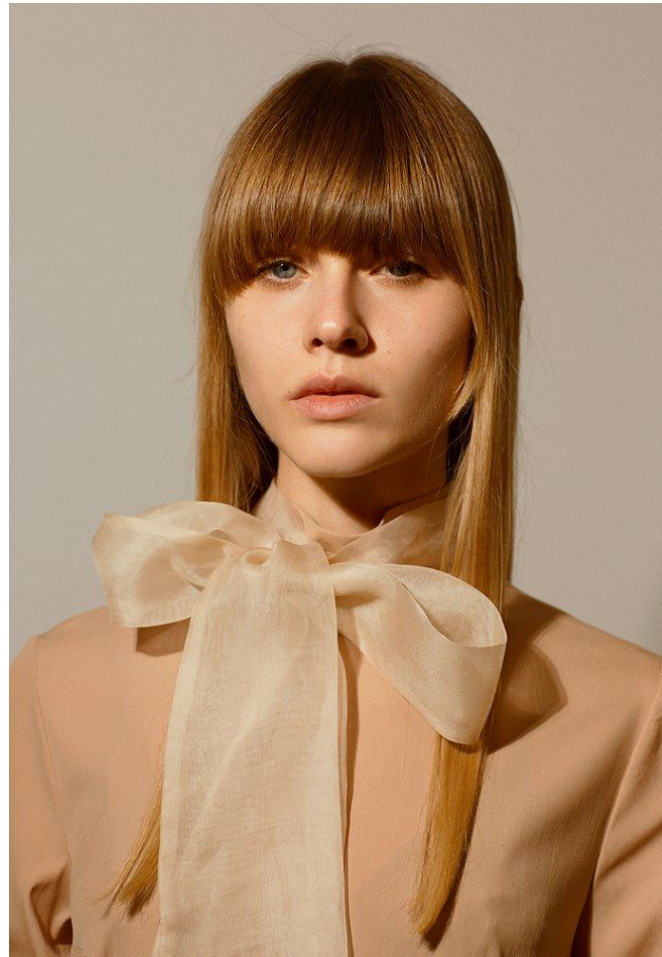

SOPHIE RUCKENSTUHL

T: +43 1 586 90 27

office@stellamodels.com

—
STELLA
MODELS
×

www.stellamodels.com