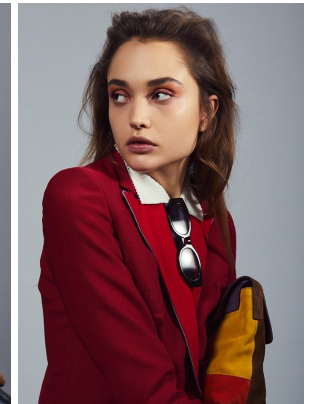

office@stellamodels.com

www.stellamodels.com

HEIGHT	BUST	DRESS	WAIST	HIPS	SHOES	HAIR	EYES
179	77	34-36	58	86	40.5	LIGHT BROWN	GREEN