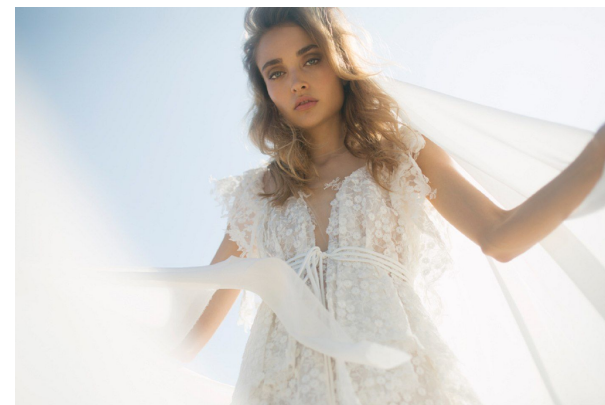

office@stellamodels.com

www.stellamodels.com

HEIGHT	BUST	DRESS	WAIST	HIPS	SHOES	HAIR	EYES
179	77	34-36	58	86	40.5	LIGHT BROWN	GREEN