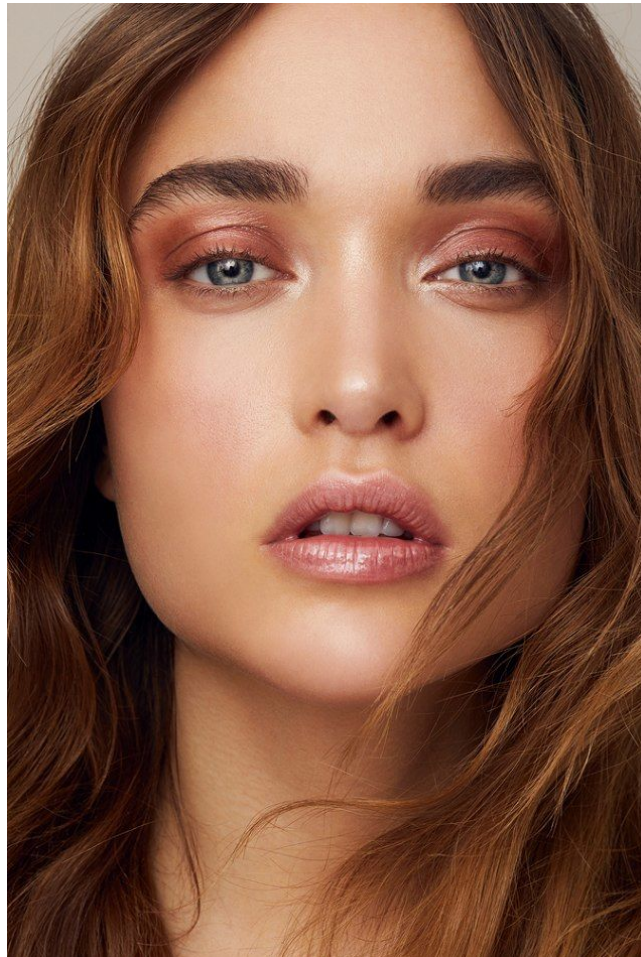

—
STELLA
MODELS
×

SOPHIE STEJSKAL

T: +43 1 586 90 27

office@stellamodels.com

www.stellamodels.com

—
STELLA
MODELS
×

SOPHIE STEJSKAL

T: +43 1 586 90 27

office@stellamodels.com

www.stellamodels.com