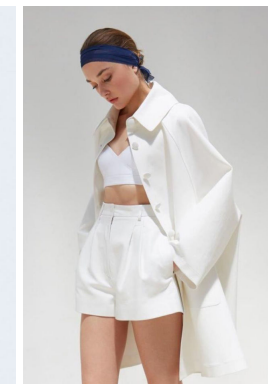

HEIGHT	BUST	DRESS	WAIST	HIPS	SHOES	HAIR	EYES
179	77	34-36	58	86	40.5	LIGHT BROWN	GREEN