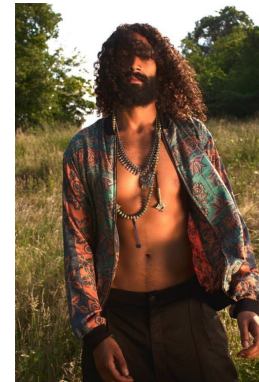

—
STELLA
MODELS
×

www.stellamodels.com

HEIGHT	WAIST	HIPS	SHOES	HAIR	EYES
181	72	61	45.0	BLACK	BROWN