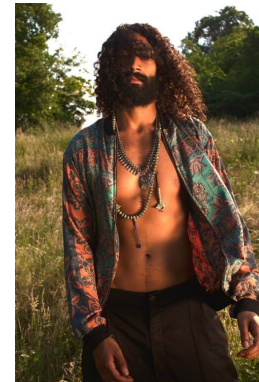

—
STELLA
MODELS
×

www.stellamodels.com

HEIGHT	BUST	DRESS	WAIST	HIPS	SHOES	HAIR	EYES
181			72	61	45.0	BLACK	BROWN