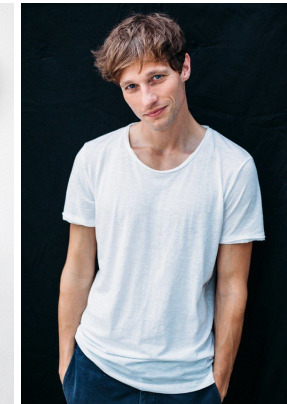

office@stellamodels.com

www.stellamodels.com

HEIGHT	BUST	DRESS	WAIST	HIPS	SHOES	HAIR	EYES
184			73		42.5	DARK BLONDE	BLUE