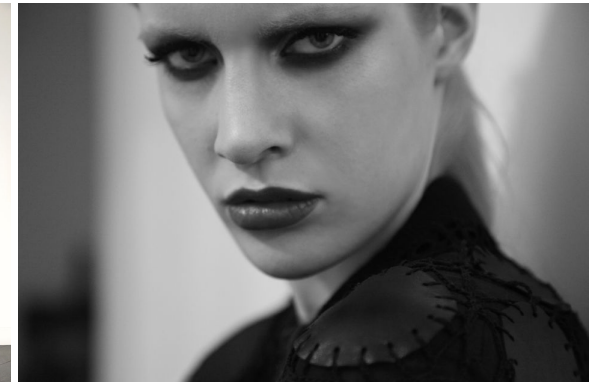

*office@stellamodels.com*

[www.stellamodels.com](http://www.stellamodels.com)

HEIGHT	BUST	DRESS	WAIST	HIPS	SHOES	HAIR	EYES
176	86	36	65	92	40.5	BLONDE	BLUE/GREEN