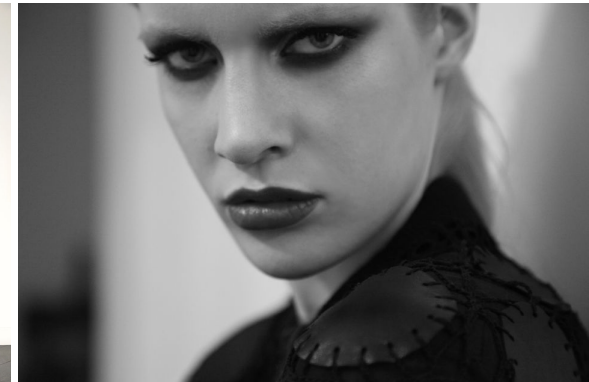

*office@stellamodels.com*

[www.stellamodels.com](http://www.stellamodels.com)

HEIGHT	BUST	DRESS	WAIST	HIPS	SHOES	HAIR	EYES
175	87	36	63	93	40.5	BLONDE	BLUE/GREEN