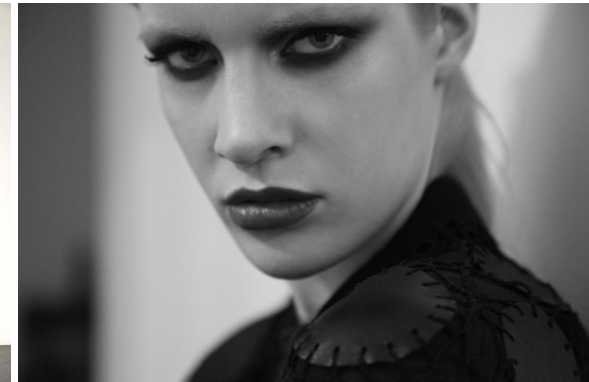

office@stellamodels.com

www.stellamodels.com

HEIGHT	BUST	DRESS	WAIST	HIPS	SHOES	HAIR	EYES
175	88	36	63	94	40.5	BLONDE	BLUE/GREEN