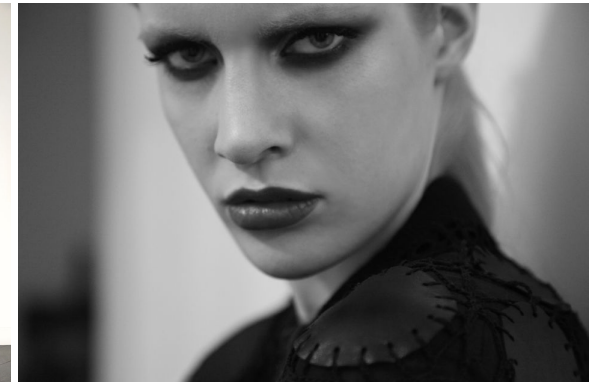

office@stellamodels.com

www.stellamodels.com

HEIGHT	BUST	DRESS	WAIST	HIPS	SHOES	HAIR	EYES
176	86	36	65	92	40.5	BLONDE	BLUE/GREEN