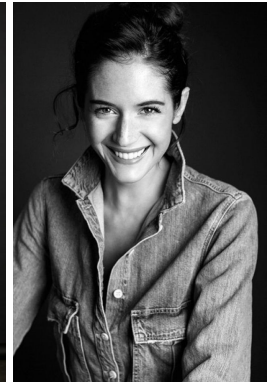

—  
STELLA  
MODELS  
×

[www.stellamodels.com](http://www.stellamodels.com)

HEIGHT	BUST	DRESS	WAIST	HIPS	SHOES	HAIR	EYES
177	82		63	89	38.0	BROWN	GREEN