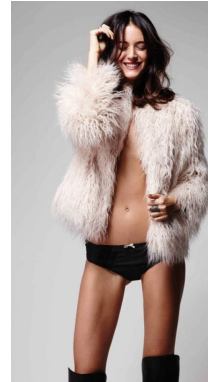

—  
STELLA  
MODELS  
×

[www.stellamodels.com](http://www.stellamodels.com)

HEIGHT	BUST	DRESS	WAIST	HIPS	SHOES	HAIR	EYES
177	82		63	89	38.0	BROWN	GREEN