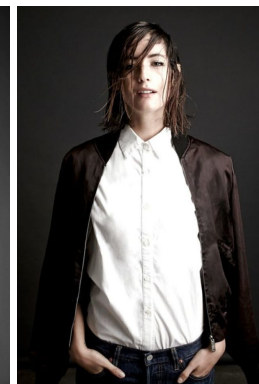

*office@stellamodels.com*

[www.stellamodels.com](http://www.stellamodels.com)

HEIGHT	BUST	WAIST	HIPS	SHOES	HAIR	EYES
177	82	63	89	38.0	BROWN	GREEN