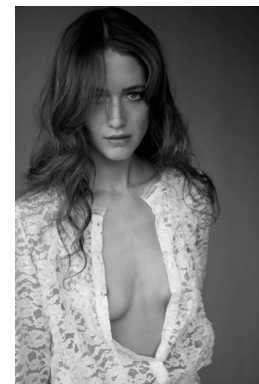

*office@stellamodels.com*

[www.stellamodels.com](http://www.stellamodels.com)

HEIGHT	BUST	WAIST	HIPS	SHOES	HAIR	EYES
177	82	63	89	38.0	BROWN	GREEN