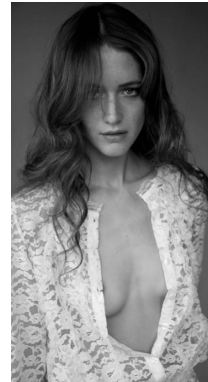

—  
STELLA  
MODELS  
×

[www.stellamodels.com](http://www.stellamodels.com)

HEIGHT	BUST	DRESS	WAIST	HIPS	SHOES	HAIR	EYES
177	82		63	89	38.0	BROWN	GREEN