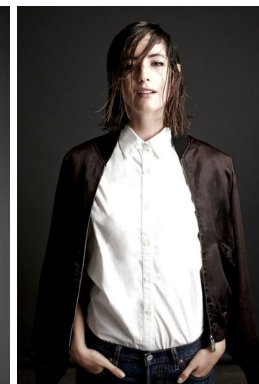

—  
STELLA  
MODELS  
×

[www.stellamodels.com](http://www.stellamodels.com)

HEIGHT	BUST	WAIST	HIPS	SHOES	HAIR	EYES
177	82	63	89	38.0	BROWN	GREEN