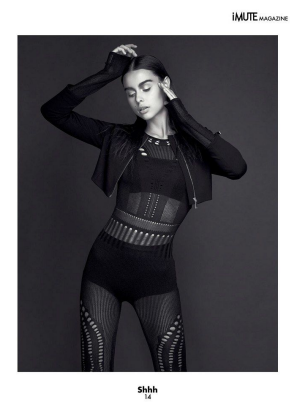

office@stellamodels.com

www.stellamodels.com

HEIGHT	BUST	DRESS	WAIST	HIPS	SHOES	HAIR	EYES
177	84	34-36	61	89	39.0	BROWN	BLUE