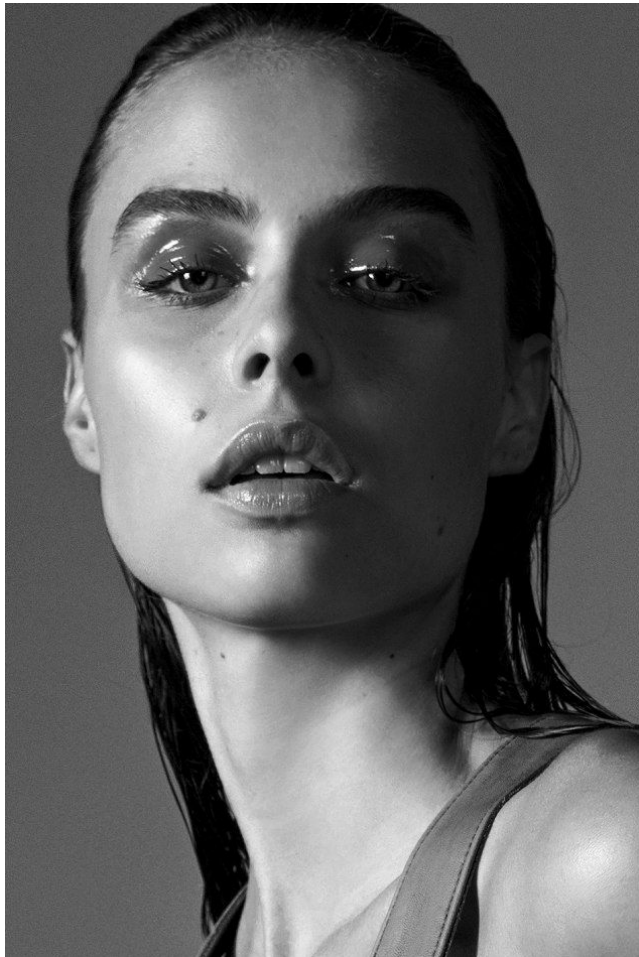

—
STELLA
MODELS
×

SZONJA

T: +43 1 586 90 27

office@stellamodels.com

www.stellamodels.com

—
STELLA
MODELS
×

SZONJA

T: +43 1 586 90 27

office@stellamodels.com

www.stellamodels.com