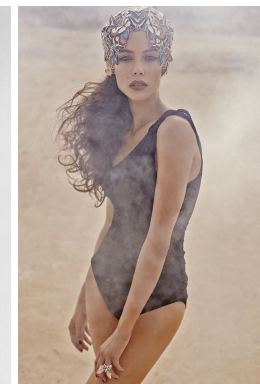

*office@stellamodels.com*

[www.stellamodels.com](http://www.stellamodels.com)

HEIGHT	BUST	DRESS	WAIST	HIPS	SHOES	HAIR	EYES
177	84	34-36	61	89	39.0	BROWN	BLUE