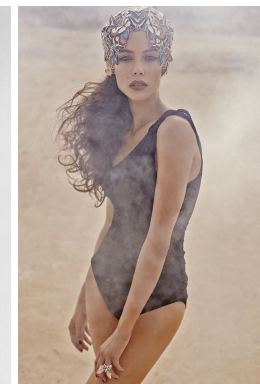

office@stellamodels.com

www.stellamodels.com

HEIGHT	BUST	DRESS	WAIST	HIPS	SHOES	HAIR	EYES
177	84	34-36	61	89	39.0	BROWN	BLUE