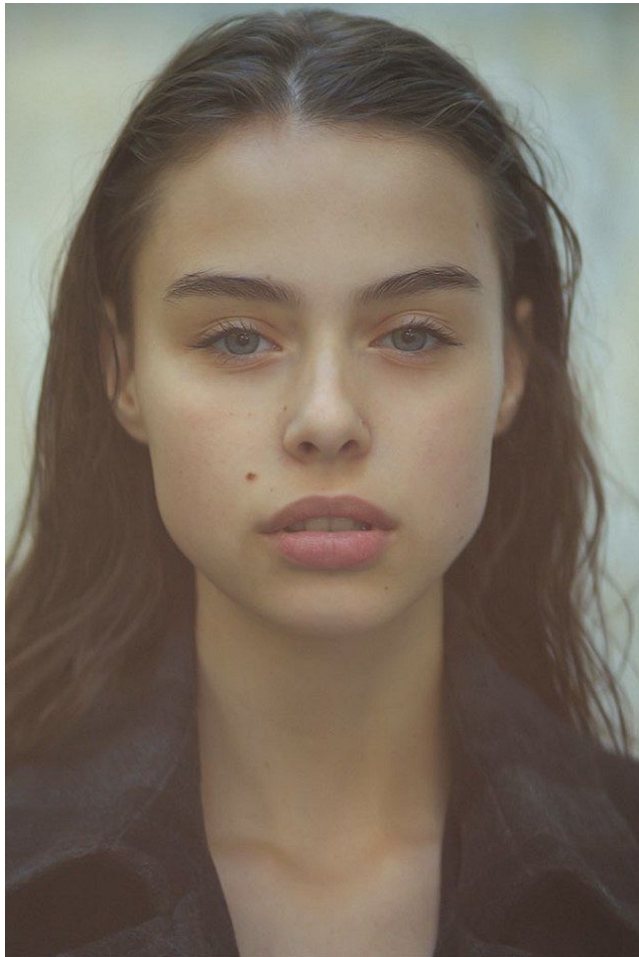

—
STELLA
MODELS
×

SZONJA

T: +43 1 586 90 27

office@stellamodels.com

www.stellamodels.com

—
STELLA
MODELS
×

SZONJA

T: +43 1 586 90 27

office@stellamodels.com

www.stellamodels.com