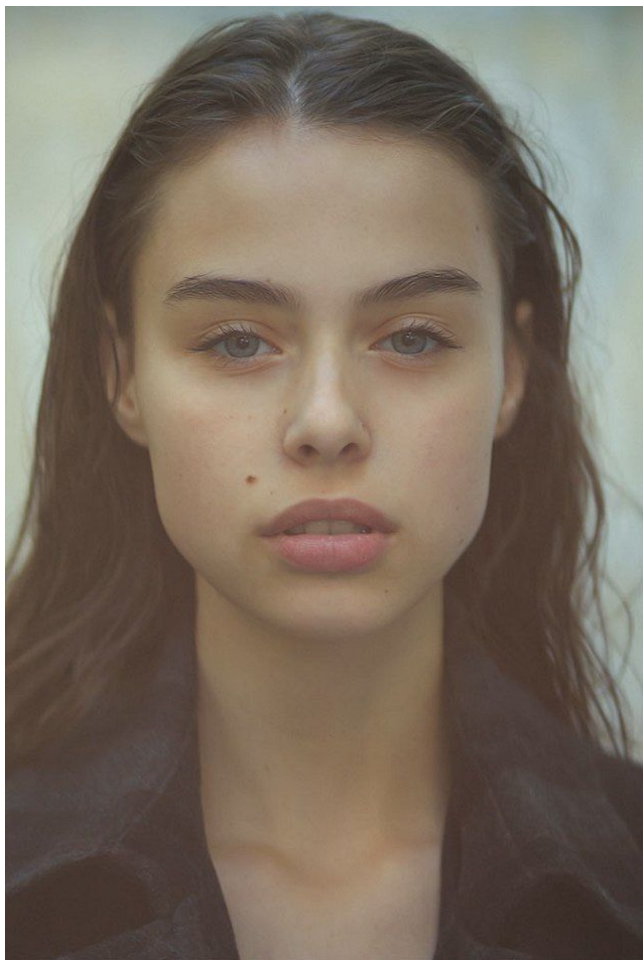

—
STELLA
MODELS
×

SZONJA

T: +43 1 586 90 27

office@stellamodels.com

www.stellamodels.com

—
STELLA
MODELS
×

SZONJA

T: +43 1 586 90 27

office@stellamodels.com

www.stellamodels.com