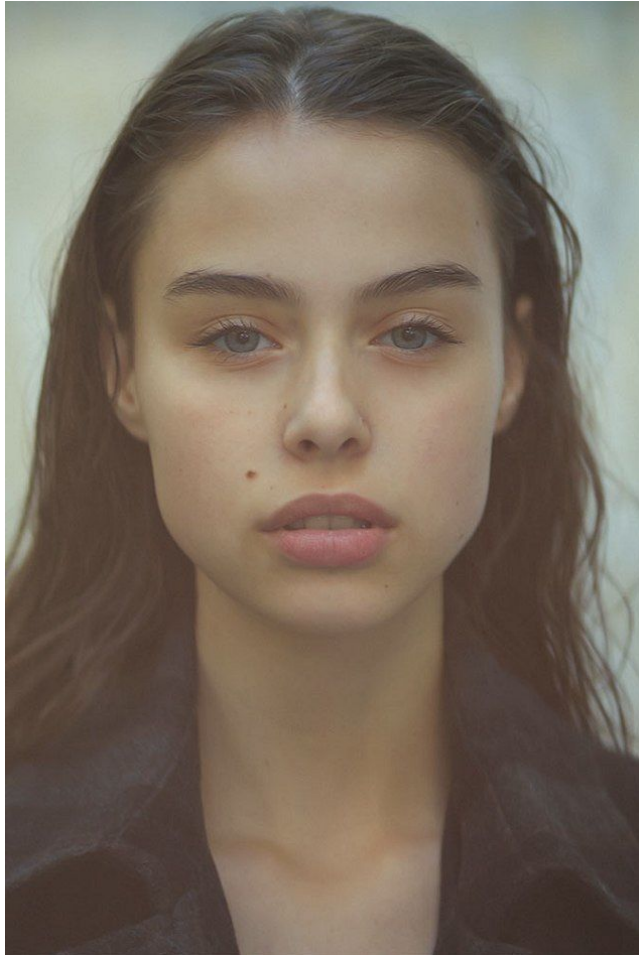

—
STELLA
MODELS
×

SZONJA

T: +43 1 586 90 27

office@stellamodels.com

www.stellamodels.com

—
STELLA
MODELS
×

SZONJA

T: +43 1 586 90 27

office@stellamodels.com

www.stellamodels.com