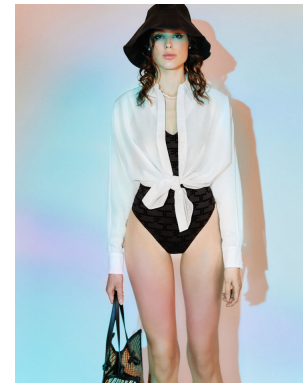

—
STELLA
MODELS
×

www.stellamodels.com

HEIGHT	BUST	DRESS	WAIST	HIPS	SHOES	HAIR	EYES
176	83	34	61	90	39.0	BROWN	BROWN