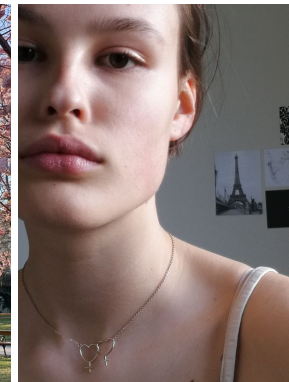

—
STELLA
MODELS
×

www.stellamodels.com

HEIGHT	BUST	DRESS	WAIST	HIPS	SHOES	HAIR	EYES
176	85	34	61	90	39.0	BROWN	BROWN