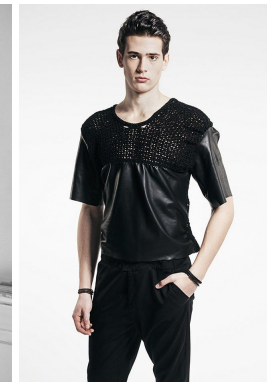

office@stellamodels.com

www.stellamodels.com

HEIGHT	BUST	DRESS	WAIST	HIPS	SHOES	HAIR	EYES
191			76		45.0	BROWN	HAZEL