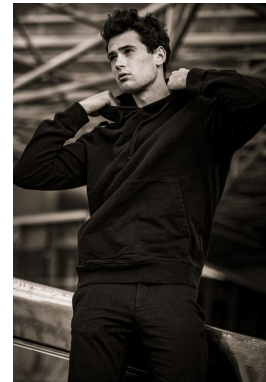

HEIGHT	CHEST	WAIST	SHOES	HAIR	EYES
191	96	76	45.0	BROWN	HAZEL