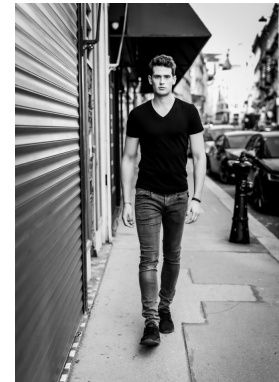

office@stellamodels.com

www.stellamodels.com

HEIGHT	WAIST	SHOES	HAIR	EYES	CHEST
191	76	45.0	BROWN	HAZEL	96