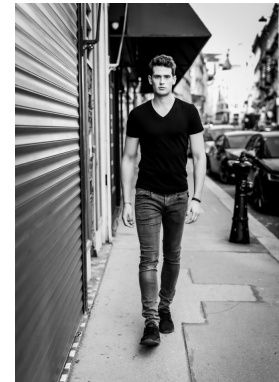

office@stellamodels.com

www.stellamodels.com

HEIGHT	CHEST	WAIST	SHOES	HAIR	EYES
191	96	76	45.0	BROWN	HAZEL