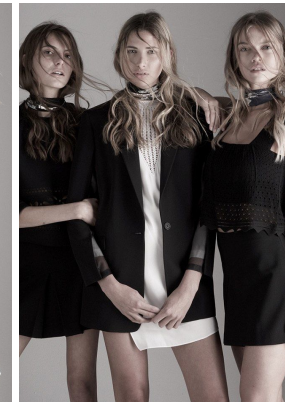

*office@stellamodels.com*

[www.stellamodels.com](http://www.stellamodels.com)

HEIGHT	BUST	DRESS	WAIST	HIPS	SHOES	HAIR	EYES
179	86	36	62	92	41.0	BLONDE	BLUE/GREY