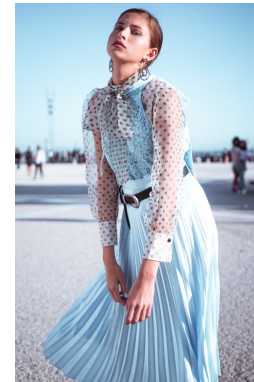

*office@stellamodels.com*

[www.stellamodels.com](http://www.stellamodels.com)

HEIGHT	BUST	DRESS	WAIST	HIPS	SHOES	HAIR	EYES
179	86	36	62	92	41.0	BLONDE	BLUE/GREY