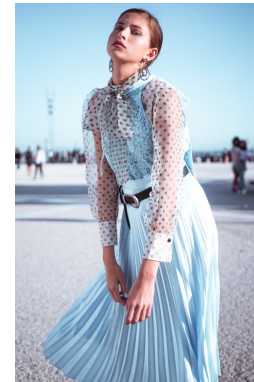

office@stellamodels.com

www.stellamodels.com

HEIGHT	BUST	DRESS	WAIST	HIPS	SHOES	HAIR	EYES
179	86	36	62	92	41.0	BLONDE	BLUE/GREY