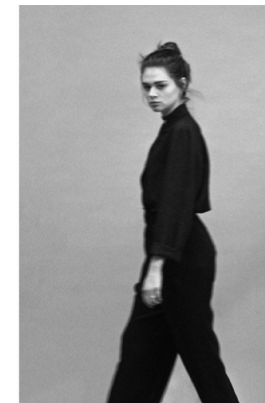

—
STELLA
MODELS
×

www.stellamodels.com

HEIGHT	BUST	DRESS	WAIST	HIPS	SHOES	HAIR	EYES
176	84	34-36	63	92	40.5	BROWN	BLUE/GREY