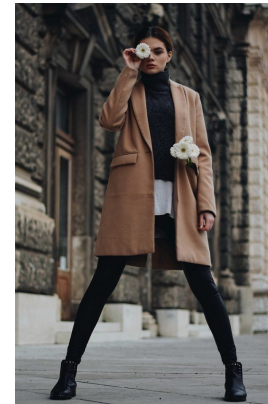

—
STELLA
MODELS
×

www.stellamodels.com

HEIGHT	BUST	DRESS	WAIST	HIPS	SHOES	HAIR	EYES
176	84	34-36	63	92	40.5	BROWN	BLUE/GREY