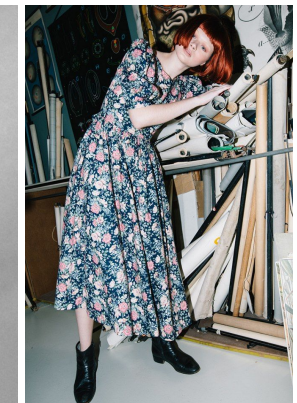

—
STELLA
MODELS
×

www.stellamodels.com

HEIGHT	BUST	DRESS	WAIST	HIPS	SHOES	HAIR	EYES
176	84	34-36	63	92	40.5	BROWN	BLUE/GREY