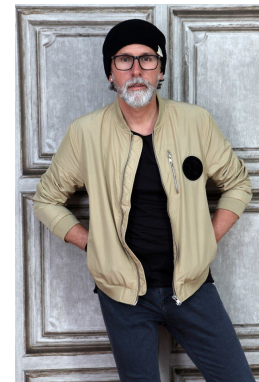

office@stellamodels.com

www.stellamodels.com

HEIGHT	WAIST	SHOES	HAIR	EYES	CHEST
189	94	45.0	GREY-BLACK	BROWN	105