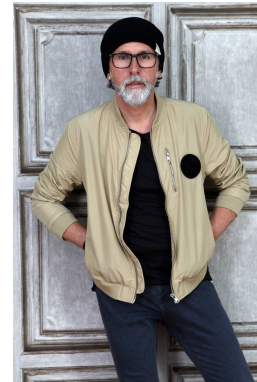

office@stellamodels.com

www.stellamodels.com

HEIGHT	WAIST	SHOES	HAIR	EYES
189	94	45.0	GREY-BLACK	BROWN