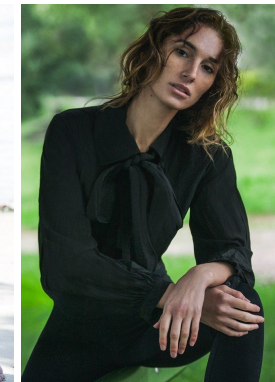

*office@stellamodels.com*

[www.stellamodels.com](http://www.stellamodels.com)

HEIGHT	BUST	DRESS	WAIST	HIPS	SHOES	HAIR	EYES
178	84	34-36	60	87	38.0	BROWN	BROWN