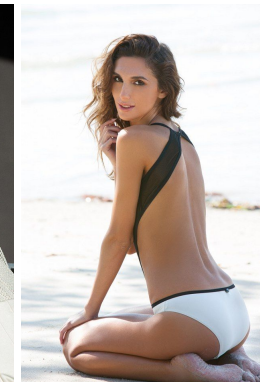

*office@stellamodels.com*

[www.stellamodels.com](http://www.stellamodels.com)

HEIGHT	BUST	DRESS	WAIST	HIPS	SHOES	HAIR	EYES
178	84	34-36	60	87	38.0	BROWN	BROWN