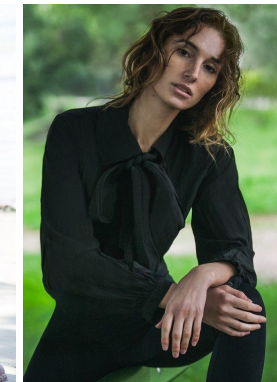

*office@stellamodels.com*

[www.stellamodels.com](http://www.stellamodels.com)

HEIGHT	BUST	DRESS	WAIST	HIPS	SHOES	HAIR	EYES
178	84	34-36	60	87	38.0	BROWN	BROWN