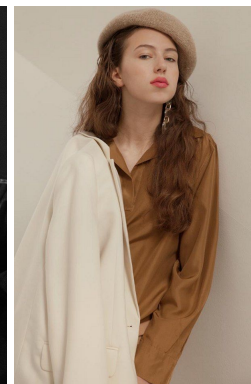

—  
STELLA  
MODELS  
×

[www.stellamodels.com](http://www.stellamodels.com)

HEIGHT	BUST	DRESS	WAIST	HIPS	SHOES	HAIR	EYES
180	82	34	65	90	38.5	DARK BROWN	BLUE/GREEN