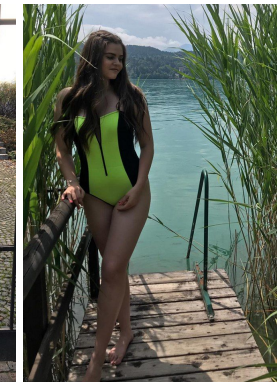

office@stellamodels.com

www.stellamodels.com

HEIGHT	BUST	DRESS	WAIST	HIPS	SHOES	HAIR	EYES
178	95	40	72	103	40.0	BROWN	BLUE