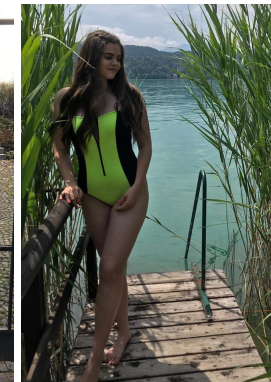

*office@stellamodels.com*

[www.stellamodels.com](http://www.stellamodels.com)

HEIGHT	WAIST	HIPS	SHOES	HAIR	EYES
178	82	107	40.0	BROWN	BLUE