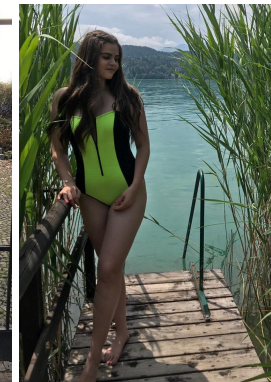

*office@stellamodels.com*

[www.stellamodels.com](http://www.stellamodels.com)

HEIGHT	WAIST	HIPS	SHOES	HAIR	EYES
178	82	107	40.0	BROWN	BLUE