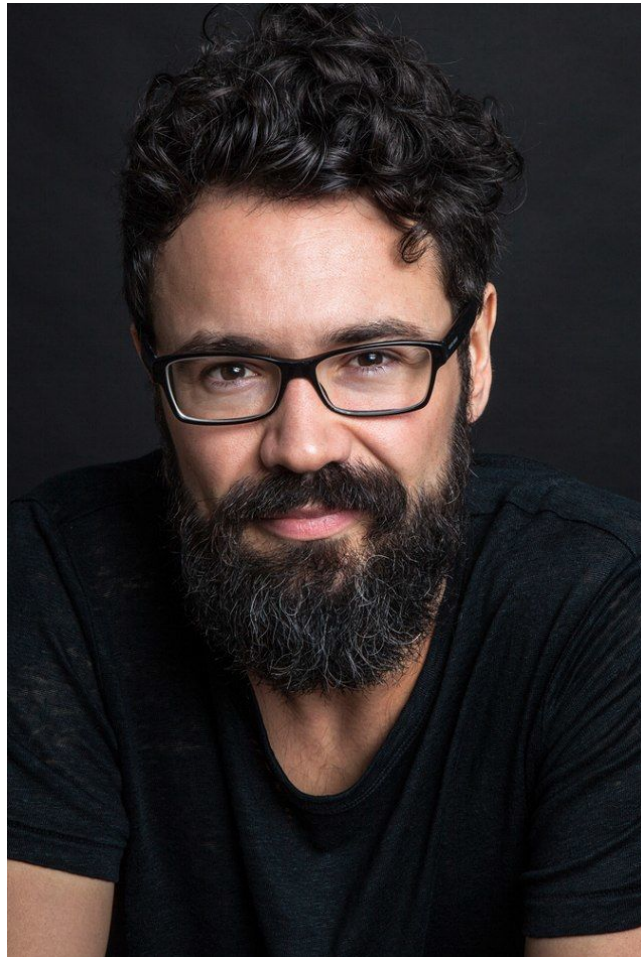

THOMAS G

T: +43 1 586 90 27

office@stellamodels.com

—
STELLA
MODELS
×

www.stellamodels.com

THOMAS G

T: +43 1 586 90 27

office@stellamodels.com