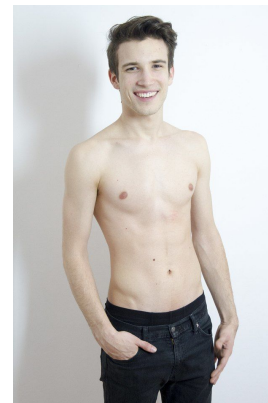

office@stellamodels.com

www.stellamodels.com

HEIGHT	BUST	DRESS	WAIST	HIPS	SHOES	HAIR	EYES
188			74		43.0	BROWN	HAZEL