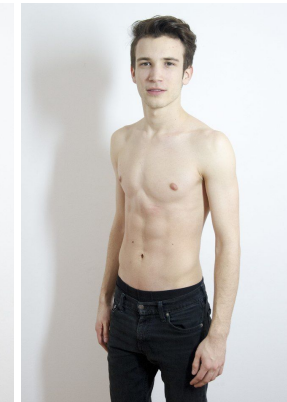

office@stellamodels.com

www.stellamodels.com

HEIGHT	BUST	DRESS	WAIST	HIPS	SHOES	HAIR	EYES
188			74		43.0	BROWN	HAZEL