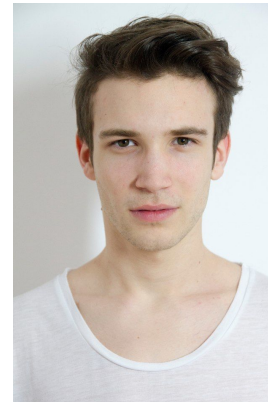

office@stellamodels.com

www.stellamodels.com

HEIGHT	BUST	DRESS	WAIST	HIPS	SHOES	HAIR	EYES
188			74		43.0	BROWN	HAZEL