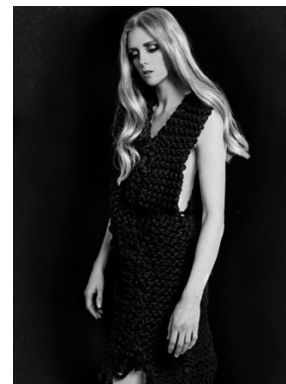

office@stellamodels.com

www.stellamodels.com

HEIGHT	BUST	DRESS	WAIST	HIPS	SHOES	HAIR	EYES
174	84	34-36	71	90	39.0	BLONDE VENETIAN	BLUE/GI