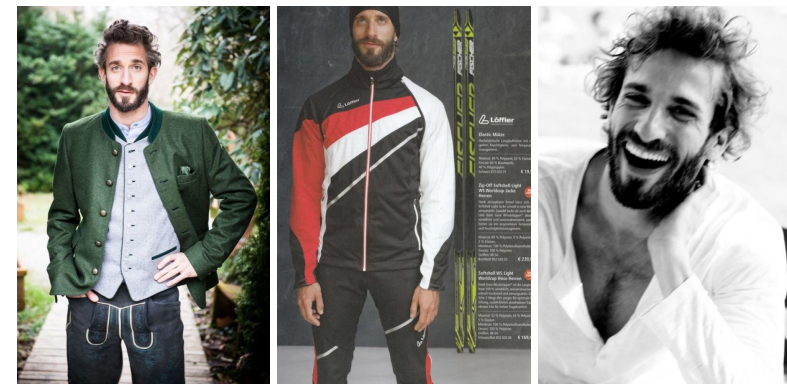

STELLA
MODELS

www.stellamodels.com

HEIGHT	CHEST	WAIST	HIPS	SUIT	SHOES	HAIR	EYES
180	95	78	97	48.0	43.0	BROWN	BLUE/GREEN