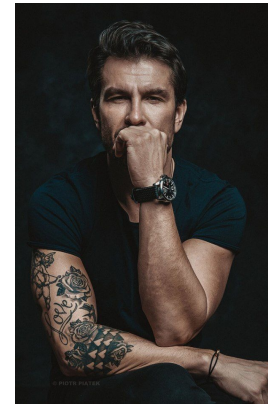

—  
STELLA  
MODELS  
×

[www.stellamodels.com](http://www.stellamodels.com)

HEIGHT	BUST	DRESS	WAIST	HIPS	SHOES	HAIR	EYES
185			83	103	44.0	DARK BROWN	BROWN