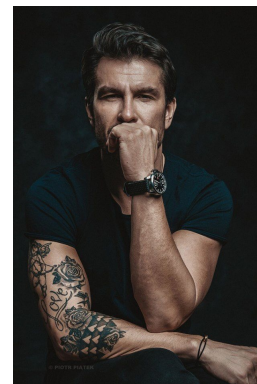

—
STELLA
MODELS
×

www.stellamodels.com

HEIGHT	BUST	DRESS	WAIST	HIPS	SHOES	HAIR	EYES
185			83	103	44.0	DARK BROWN	BROWN