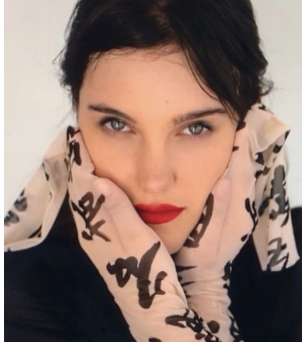

www.stellamodels.com

—
STELLA
MODELS
×

HEIGHT	BUST	DRESS	WAIST	HIPS	SHOES	HAIR	EYES
165	86	34	60	89	37.0	DARK BROWN	BLUE/GREEN