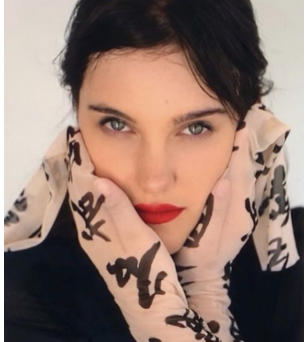

www.stellamodels.com

—
STELLA
MODELS
×

HEIGHT	BUST	DRESS	WAIST	HIPS	SHOES	HAIR	EYES
165	86	34	60	89	37.0	DARK BROWN	BLUE/GREEN