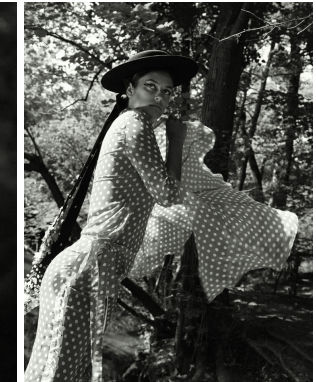

—  
STELLA  
MODELS  
×

[www.stellamodels.com](http://www.stellamodels.com)

HEIGHT	BUST	DRESS	WAIST	HIPS	SHOES	HAIR	EYES
180	91	35	67	99	40.5	BROWN	GREEN