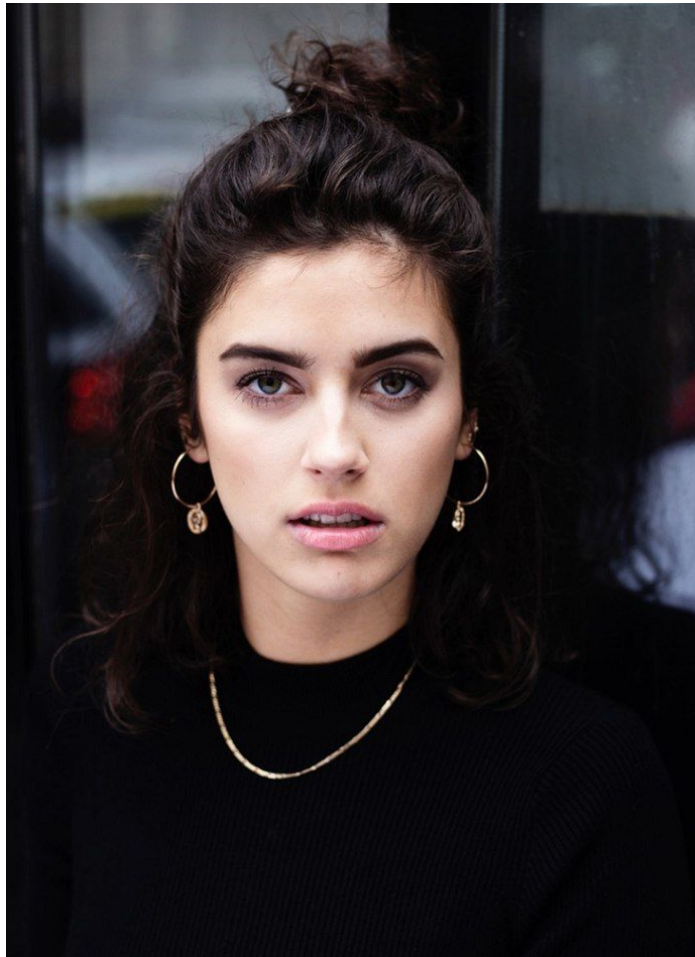

VALENTINA LENZ

T: +43 1 586 90 27

office@stellamodels.com

—
STELLA
MODELS
×

www.stellamodels.com