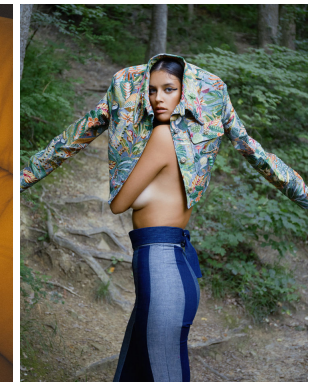

—
STELLA
MODELS
×

www.stellamodels.com

HEIGHT	BUST	DRESS	WAIST	HIPS	SHOES	HAIR	EYES
180	91	35	65	97	40.5	BROWN	GREEN