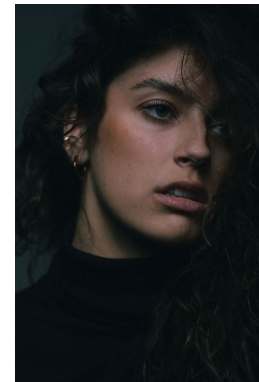

—
STELLA
MODELS
×

www.stellamodels.com

HEIGHT	BUST	DRESS	WAIST	HIPS	SHOES	HAIR	EYES
180	91	35	65	97	40.5	BROWN	GREEN