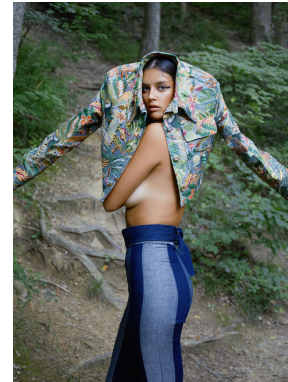

—  
STELLA  
MODELS  
×

[www.stellamodels.com](http://www.stellamodels.com)

HEIGHT	BUST	DRESS	WAIST	HIPS	SHOES	HAIR	EYES
180	91	35	67	99	40.5	BROWN	GREEN