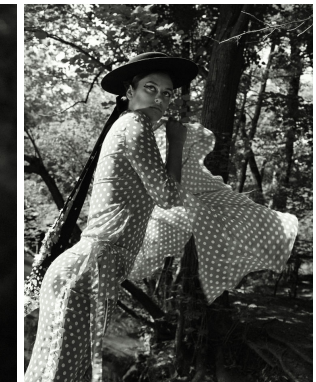

—
STELLA
MODELS
×

www.stellamodels.com

HEIGHT	BUST	DRESS	WAIST	HIPS	SHOES	HAIR	EYES
180	91	35	67	99	40.5	BROWN	GREEN