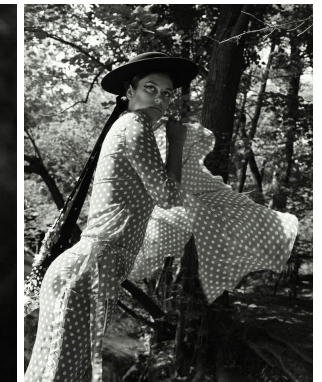

—
STELLA
MODELS
×

www.stellamodels.com

HEIGHT	BUST	DRESS	WAIST	HIPS	SHOES	HAIR	EYES
180	91	35	67	99	40.5	BROWN	GREEN