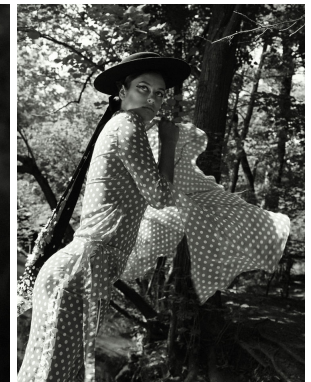

*office@stellamodels.com*

[www.stellamodels.com](http://www.stellamodels.com)

HEIGHT	BUST	DRESS	WAIST	HIPS	SHOES	HAIR	EYES
180	91	35	67	99	40.5	BROWN	GREEN