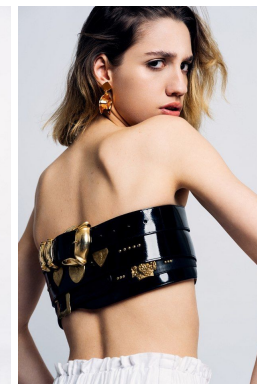

—  
STELLA  
MODELS  
×

[www.stellamodels.com](http://www.stellamodels.com)

HEIGHT	BUST	DRESS	WAIST	HIPS	SHOES	HAIR	EYES
174	81	34-36	65	87	39.0	HAZEL	BROWN