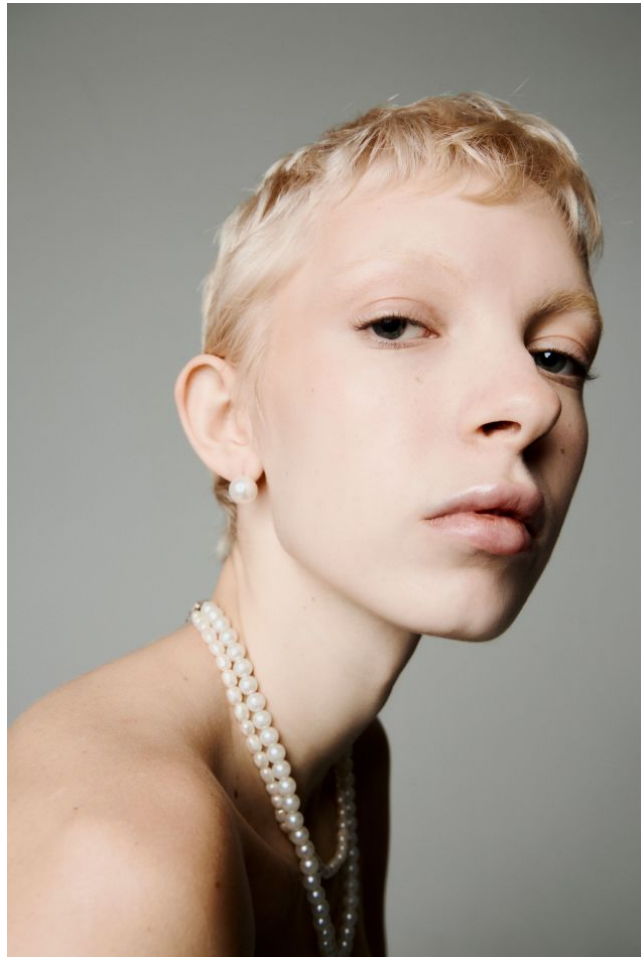

—
STELLA
MODELS
×

VALERIJA

office@stellamodels.com

www.stellamodels.com