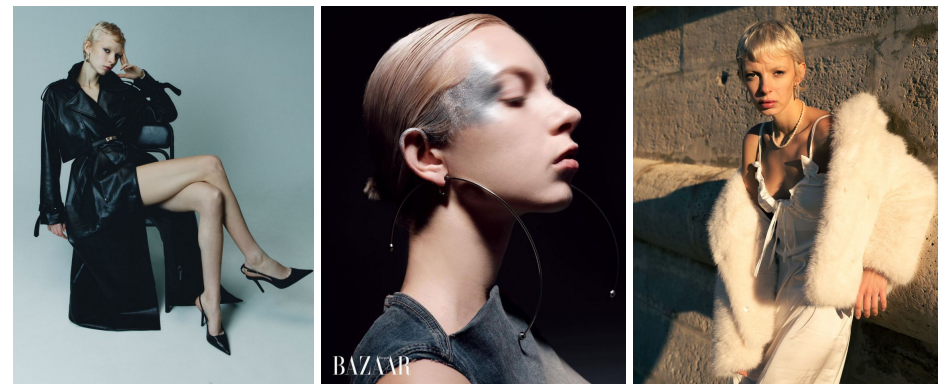

HEIGHT	BUST	DRESS	WAIST	HIPS	SHOES	HAIR	EYES
179	85	34	60	89	40.0	PLATINUM BLONDE	GREEN