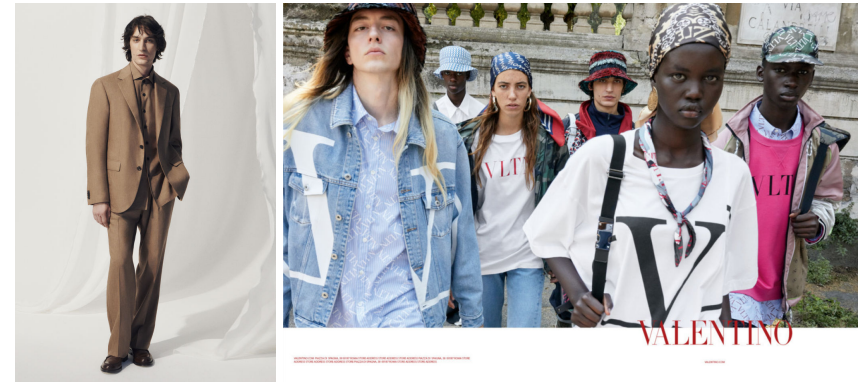

HEIGHT	CHEST	WAIST	HIPS	SUIT	SHOES	HAIR	EYES
185	93	74	89	46.0	44.0	DARK BROWN	HAZEL