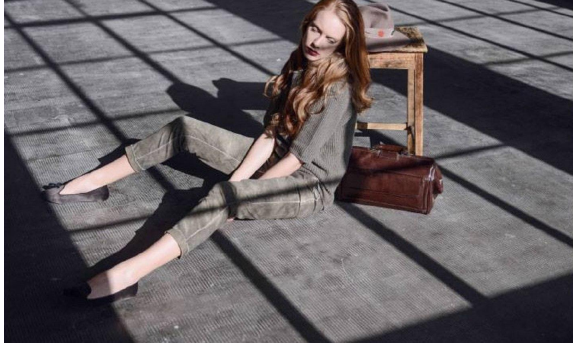

HEIGHT	BUST	DRESS	WAIST	HIPS	SHOES	HAIR	EYES
176	82	34-36	60	90	39.0	RED	BLUE/GREEN