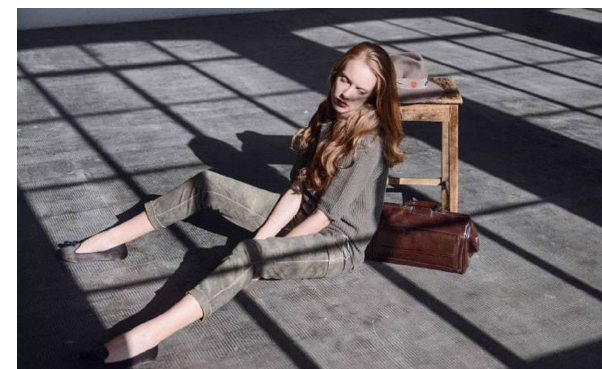

office@stellamodels.com

www.stellamodels.com

HEIGHT	BUST	DRESS	WAIST	HIPS	SHOES	HAIR	EYES
176	82	34-36	60	90	39.0	RED	BLUE/GREEN