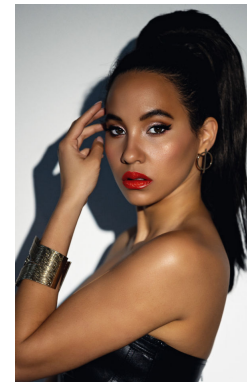

—
STELLA
MODELS
×

www.stellamodels.com

HEIGHT	BUST	DRESS	WAIST	HIPS	SHOES	HAIR	EYES
170	87	34	65	97	38.0	BROWN	GREEN/BROWN