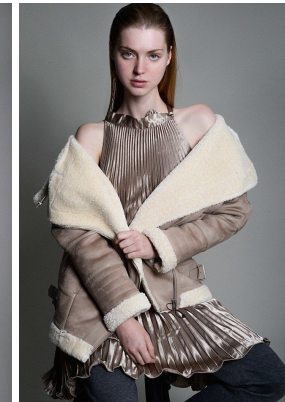

—
STELLA
MODELS
×

www.stellamodels.com

HEIGHT	BUST	DRESS	WAIST	HIPS	SHOES	HAIR	EYES
176	83	34-36	60	89	39.5	BLONDE	BLUE/GREEN