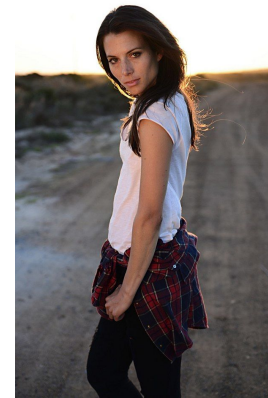

—
STELLA
MODELS
×

www.stellamodels.com

HEIGHT	BUST	DRESS	WAIST	HIPS	SHOES	HAIR	EYES
176	82	36	62	92	39.0	BROWN	GREEN/BROWN