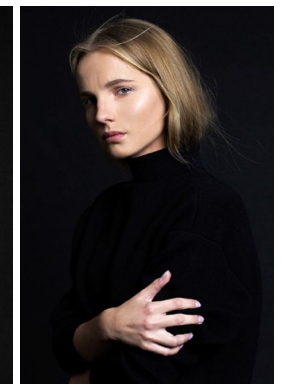

—
STELLA
MODELS
×

www.stellamodels.com

HEIGHT	BUST	DRESS	WAIST	HIPS	SHOES	HAIR	EYES
170	88	34	63	92	37.5	BLONDE	BLUE/GREY