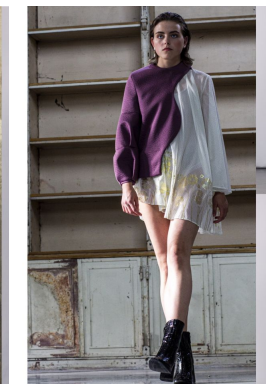

office@stellamodels.com

www.stellamodels.com

HEIGHT	BUST	DRESS	WAIST	HIPS	SHOES	HAIR	EYES
182	86	36-38	73	90	42.0	BROWN	BLUE