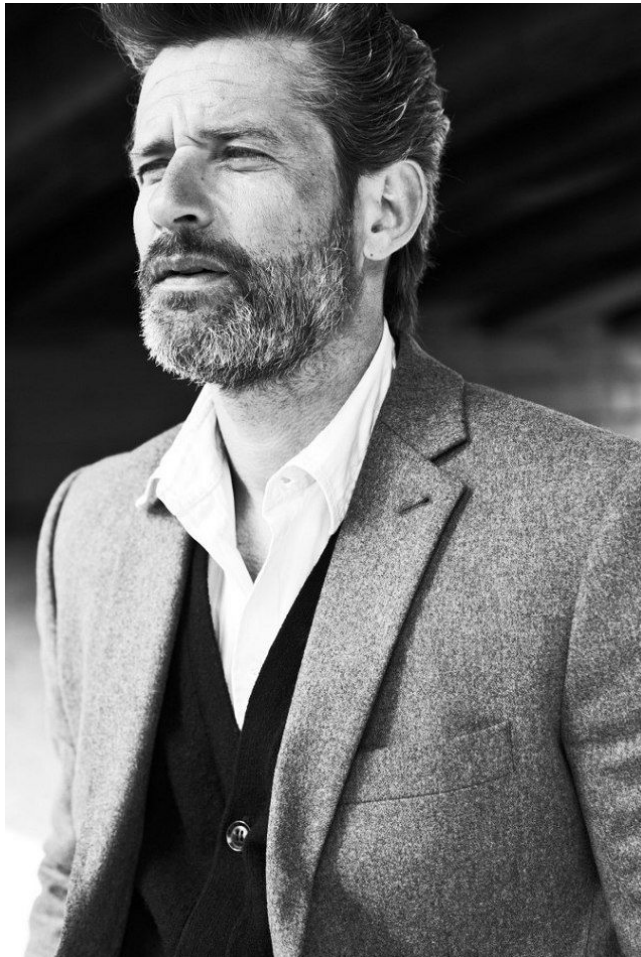

—
STELLA
MODELS
×

VIRGIL HENRY

T: +43 1 586 90 27

office@stellamodels.com

www.stellamodels.com

—
STELLA
MODELS
×

VIRGIL HENRY

T: +43 1 586 90 27