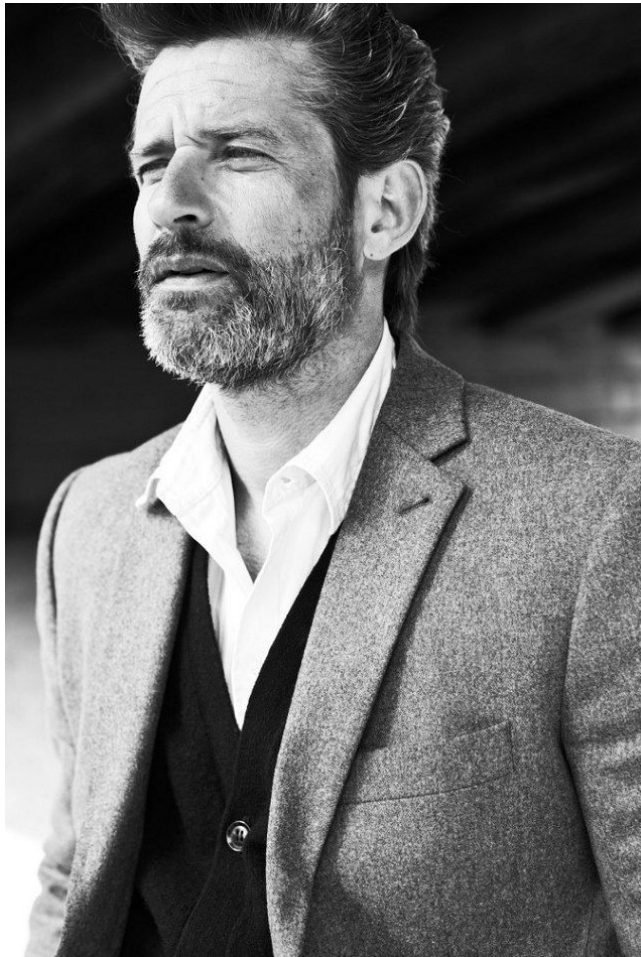

—
STELLA
MODELS
×

VIRGIL HENRY

T: +43 1 586 90 27

office@stellamodels.com

www.stellamodels.com

—
STELLA
MODELS
×

VIRGIL HENRY

T: +43 1 586 90 27

office@stellamodels.com

www.stellamodels.com