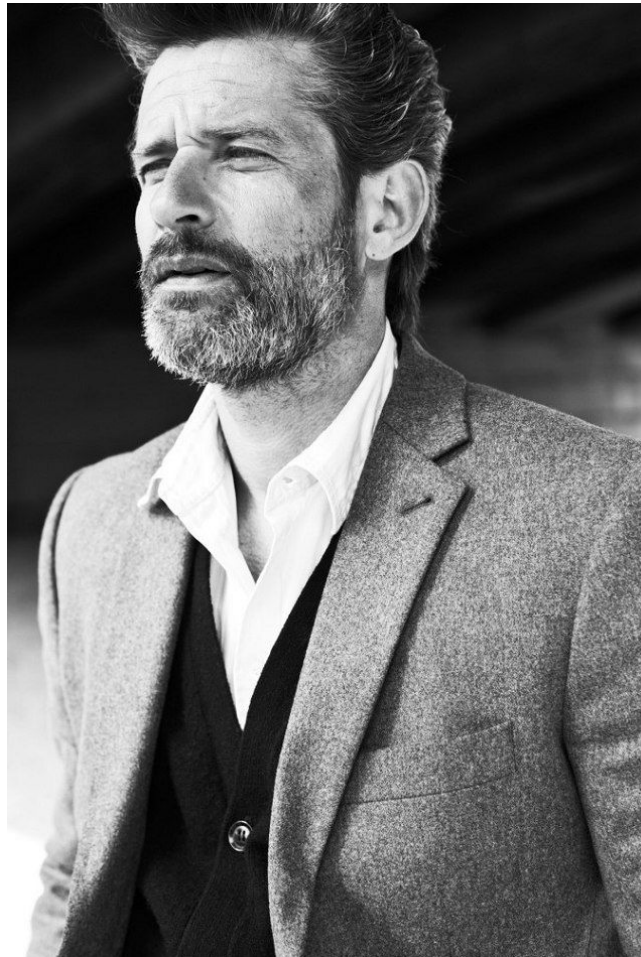

—
STELLA
MODELS
×

VIRGIL HENRY

T: +43 1 586 90 27

office@stellamodels.com

www.stellamodels.com

—
STELLA
MODELS
×

VIRGIL HENRY

T: +43 1 586 90 27

office@stellamodels.com

www.stellamodels.com