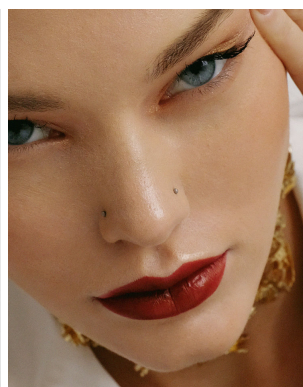

office@stellamodels.com

www.stellamodels.com

HEIGHT	BUST	DRESS	WAIST	HIPS	SHOES	HAIR	EYES
179	86	36	61	88	38.0	BROWN	BLUE