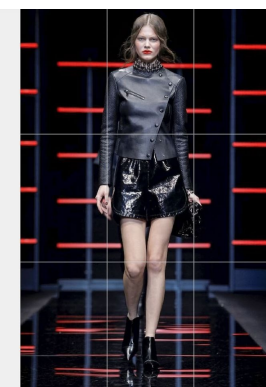

office@stellamodels.com

www.stellamodels.com

HEIGHT	BUST	DRESS	WAIST	HIPS	SHOES	HAIR	EYES
179	86	36	61	88	38.0	BROWN	BLUE