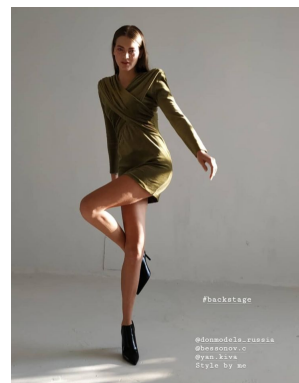

office@stellamodels.com

www.stellamodels.com

HEIGHT	BUST	DRESS	WAIST	HIPS	SHOES	HAIR	EYES
179	86	36	61	88	38.0	BROWN	BLUE