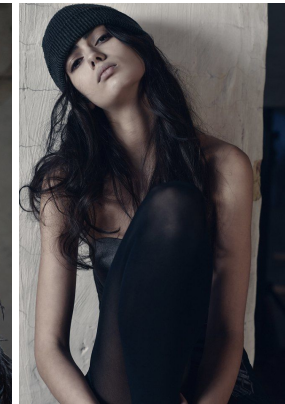

*office@stellamodels.com*

[www.stellamodels.com](http://www.stellamodels.com)

HEIGHT	BUST	DRESS	WAIST	HIPS	SHOES	HAIR	EYES
179	80	34-36	60	90	40.0	BROWN	BROWN