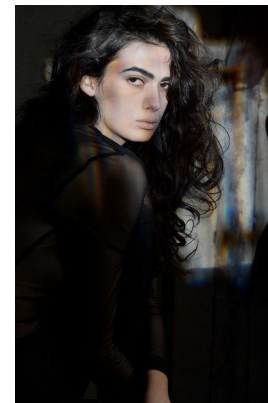

*office@stellamodels.com*

[www.stellamodels.com](http://www.stellamodels.com)

HEIGHT	BUST	DRESS	WAIST	HIPS	SHOES	HAIR	EYES
179	80	34-36	60	90	40.0	BROWN	BROWN