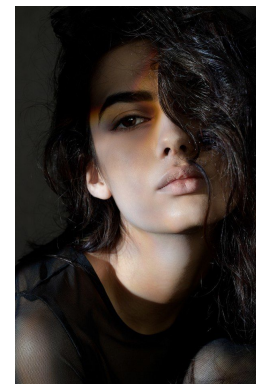

office@stellamodels.com

www.stellamodels.com

HEIGHT	BUST	DRESS	WAIST	HIPS	SHOES	HAIR	EYES
179	80	34-36	60	90	40.0	BROWN	BROWN