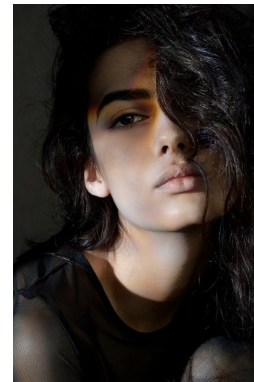

*office@stellamodels.com*

[www.stellamodels.com](http://www.stellamodels.com)

HEIGHT	BUST	DRESS	WAIST	HIPS	SHOES	HAIR	EYES
179	80	34-36	60	90	40.0	BROWN	BROWN