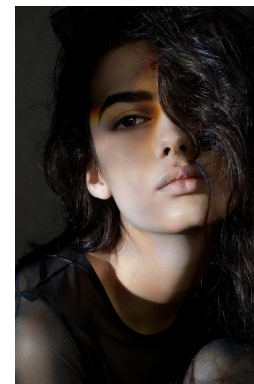

office@stellamodels.com

www.stellamodels.com

HEIGHT	BUST	DRESS	WAIST	HIPS	SHOES	HAIR	EYES
179	80	34-36	60	90	40.0	BROWN	BROWN