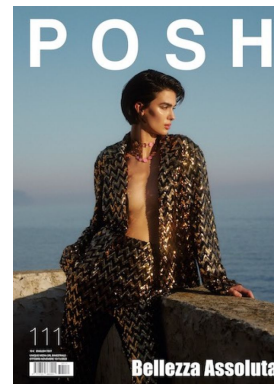

HEIGHT	BUST	DRESS	WAIST	HIPS	SHOES	HAIR	EYES
179	80	34-36	60	90	40.0	BROWN	BROWN