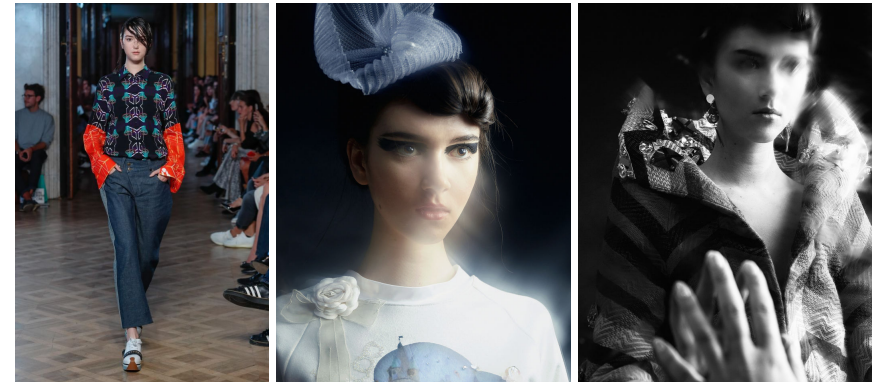

office@stellamodels.com

www.stellamodels.com

HEIGHT	BUST	WAIST	HIPS	SHOES	HAIR	EYES
180	80	63	88	38.0	DARK BROWN	BROWN