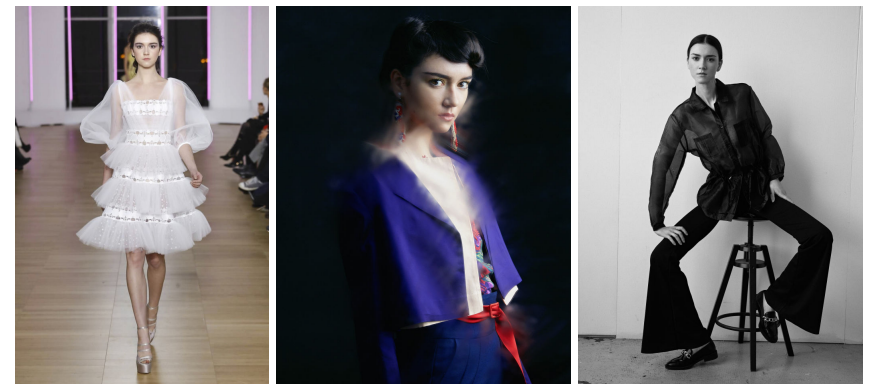

office@stellamodels.com

www.stellamodels.com

HEIGHT	BUST	WAIST	HIPS	SHOES	HAIR	EYES
180	80	63	88	38.0	DARK BROWN	BROWN