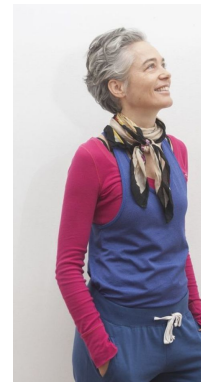

office@stellamodels.com

www.stellamodels.com

HEIGHT	BUST	DRESS	WAIST	HIPS	SHOES	HAIR	EYES
176	80	36-38	74	95	41.0	GREY	GREEN/BROWN