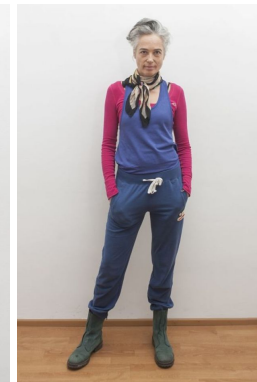

office@stellamodels.com

www.stellamodels.com

HEIGHT	BUST	DRESS	WAIST	HIPS	SHOES	HAIR	EYES
176	80	36-38	74	95	41.0	GREY	GREEN/BROWN