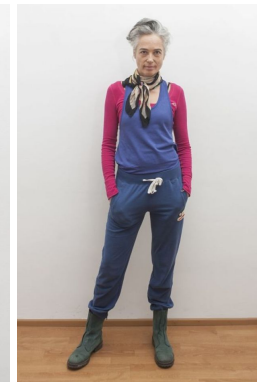

HEIGHT	BUST	DRESS	WAIST	HIPS	SHOES	HAIR	EYES
176	80	36-38	74	95	41.0	GREY	GREEN/BROWN