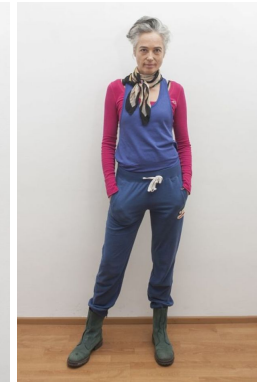

office@stellamodels.com

www.stellamodels.com

HEIGHT	BUST	DRESS	WAIST	HIPS	SHOES	HAIR	EYES
176	80	36-38	74	95	41.0	GREY	GREEN/BROWN