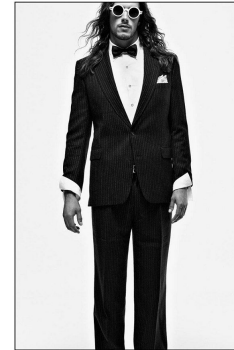

office@stellamodels.com

www.stellamodels.com

HEIGHT	WAIST	SHOES	HAIR	EYES	CHEST
189	81	46.0	BROWN	GREEN	101