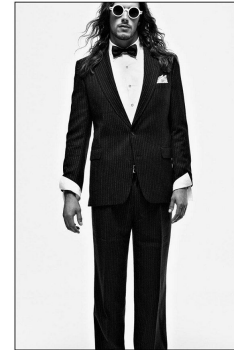

office@stellamodels.com

www.stellamodels.com

HEIGHT	BUST	DRESS	WAIST	HIPS	SHOES	HAIR	EYES
189			81		46.0	BROWN	GREEN