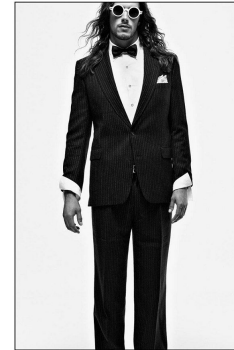

*office@stellamodels.com*

[www.stellamodels.com](http://www.stellamodels.com)

HEIGHT	WAIST	SHOES	HAIR	EYES
189	81	46.0	BROWN	GREEN