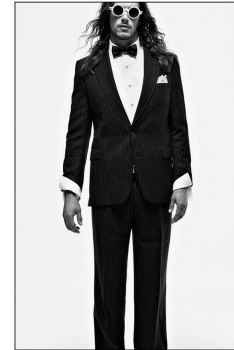

*office@stellamodels.com*

[www.stellamodels.com](http://www.stellamodels.com)

HEIGHT	CHEST	WAIST	SHOES	HAIR	EYES
189	101	81	46.0	BROWN	GREEN