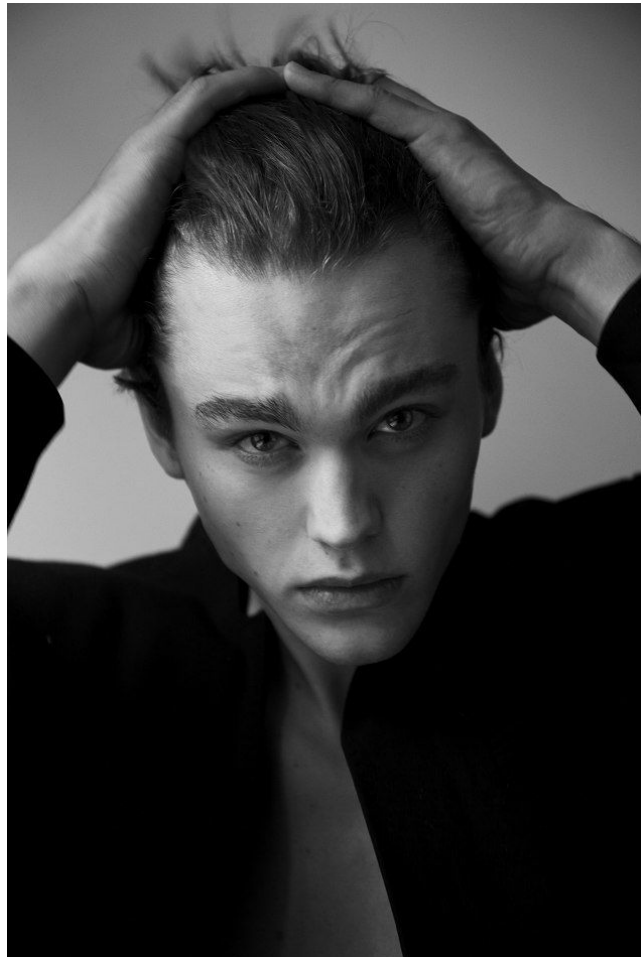

—
STELLA
MODELS
×

YANNIK PELZL

T: +43 1 586 90 27

office@stellamodels.com

www.stellamodels.com