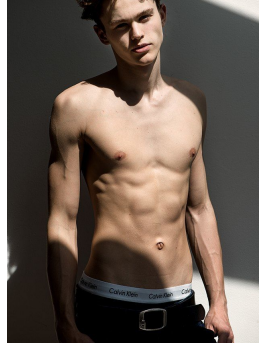

office@stellamodels.com

www.stellamodels.com

LADY'S
MAN

photo MANUELA LARISSEGGER
styling & concept SABRINA PUTZ
model YANNIK @ STELLA MODELS
digital imaging ROMAN KELLER / MAL-
KASTEN
location AUTOHAUS POSCHINGER

Dark Blue Suit and Vestback by Digel
Chelsea Boots by Neil Lagerfeld

HEIGHT	WAIST	SHOES	HAIR	EYES
190	76	46.0	BLONDE	BLUE