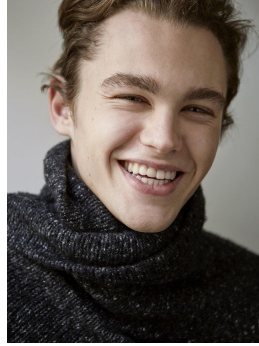

*office@stellamodels.com*

[www.stellamodels.com](http://www.stellamodels.com)

LADY'S  
MAN

photo MANUELA LARISSEGGER  
styling & concept SABRINA PUTZ  
model YANNIK @ STELLA MODELS  
digital imaging ROMAN KELLER / MAL-  
KASTEN  
location AUTOHAUS POSCHINGER

Dark Blue Suit and Vestback by Digel  
Chelsea Boots by Neil Lagerfeld

HEIGHT	BUST	DRESS	WAIST	HIPS	SHOES	HAIR	EYES
190			76		46.0	BLONDE	BLUE