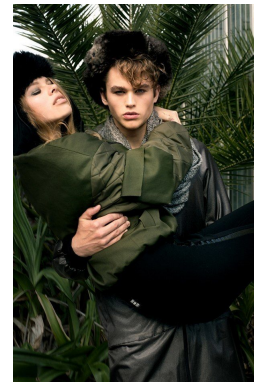

HEIGHT	CHEST	WAIST	SHOES	HAIR	EYES
190	94	76	46.0	BLONDE	BLUE