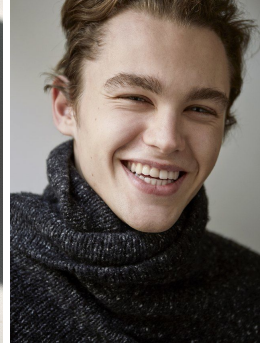

office@stellamodels.com

www.stellamodels.com

LADY'S
MAN

photo MANUELA LARISSEGGER
styling & concept SABRINA PUTZ
model YANNIK @ STELLA MODELS
digital imaging ROMAN KELLER / MAL-
KASTEN
location AUTOHAUS POSCHINGER

Dark Blue Suit and Vestback by Digel
Chelsea Boots by Neil Lagerfeld

HEIGHT	WAIST	SHOES	HAIR	EYES
190	76	46.0	BLONDE	BLUE