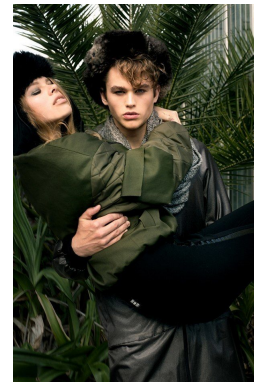

HEIGHT	WAIST	SHOES	HAIR	EYES	CHEST
190	76	46.0	BLONDE	BLUE	94