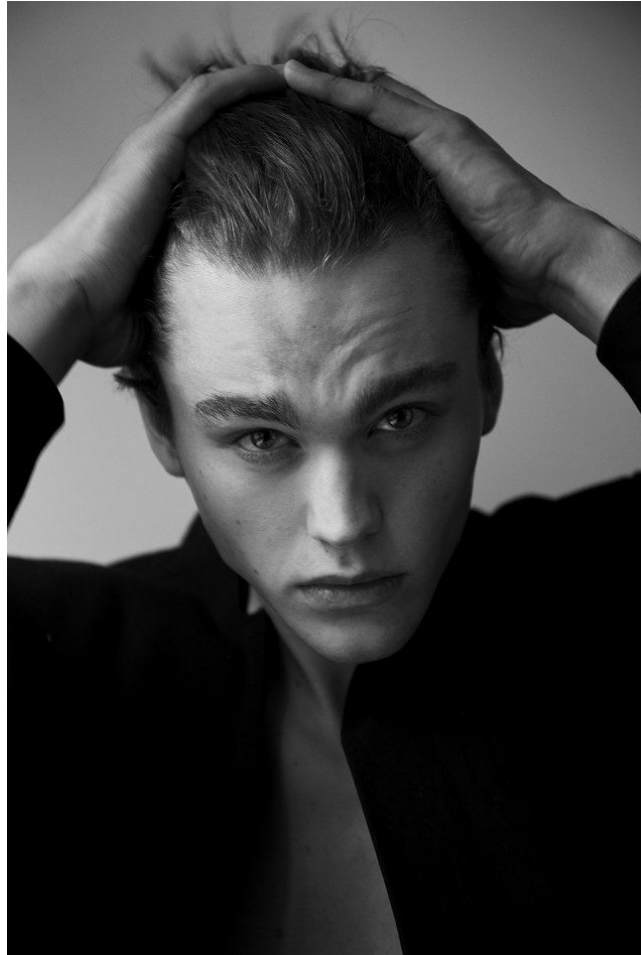

—
STELLA
MODELS
×

YANNIK PELZL

T: +43 1 586 90 27

office@stellamodels.com

www.stellamodels.com

—
STELLA
MODELS
×

YANNIK PELZL

T: +43 1 586 90 27

office@stellamodels.com

www.stellamodels.com