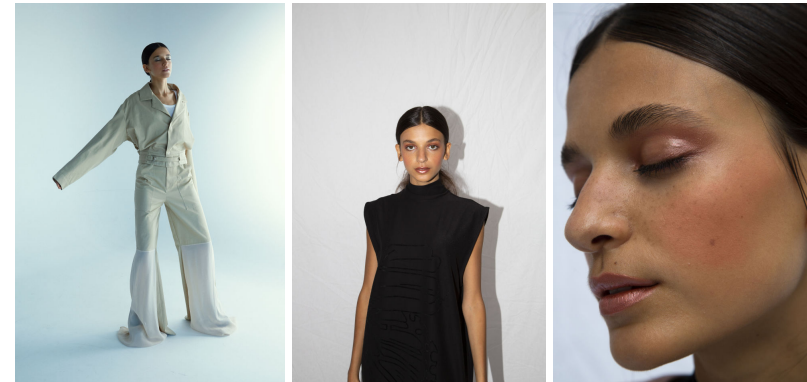

—  
STELLA  
MODELS  
×

[www.stellamodels.com](http://www.stellamodels.com)

HEIGHT	BUST	DRESS	WAIST	HIPS	SHOES	HAIR	EYES
173	77	34	58	87	41.0	BROWN	GREEN/BROWN