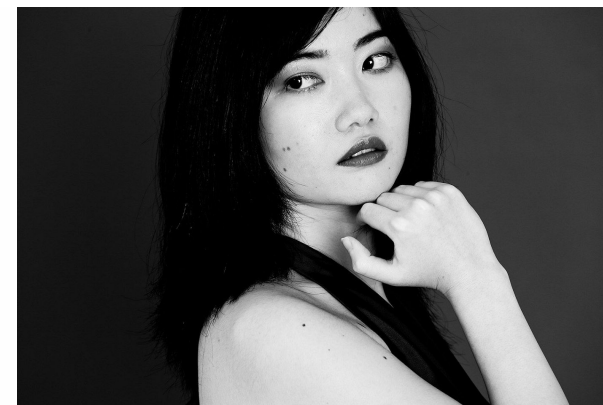

HEIGHT	BUST	DRESS	WAIST	HIPS	SHOES	HAIR	EYES
170	83	34-36	61	89	36.5	BLACK	BROWN