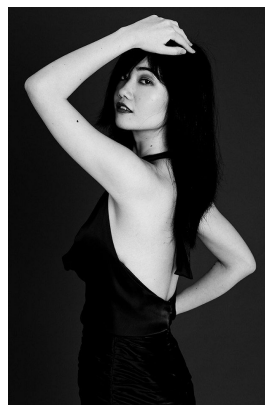

office@stellamodels.com

www.stellamodels.com

HEIGHT	BUST	DRESS	WAIST	HIPS	SHOES	HAIR	EYES
170	83	34-36	61	89	36.5	BLACK	BROWN