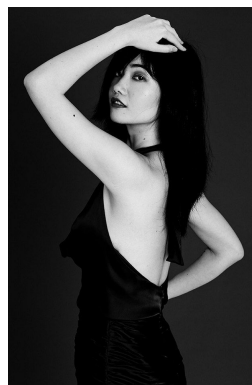

*office@stellamodels.com*

[www.stellamodels.com](http://www.stellamodels.com)

HEIGHT	BUST	DRESS	WAIST	HIPS	SHOES	HAIR	EYES
170	83	34-36	61	89	36.5	BLACK	BROWN