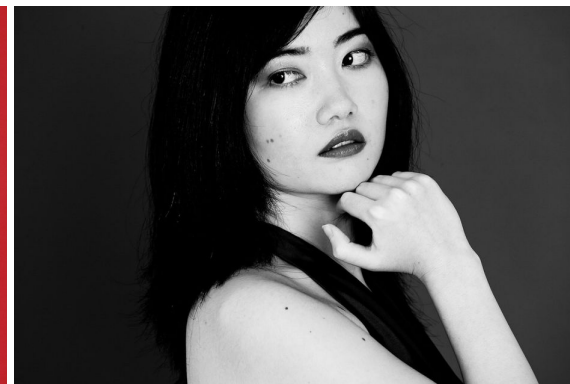

HEIGHT	BUST	DRESS	WAIST	HIPS	SHOES	HAIR	EYES
170	83	34-36	61	89	36.5	BLACK	BROWN