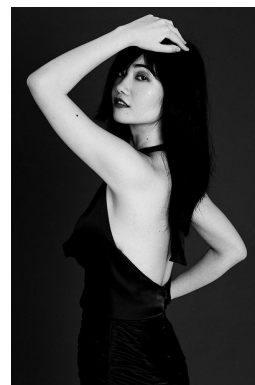

office@stellamodels.com

www.stellamodels.com

HEIGHT	BUST	DRESS	WAIST	HIPS	SHOES	HAIR	EYES
170	83	34-36	61	89	36.5	BLACK	BROWN