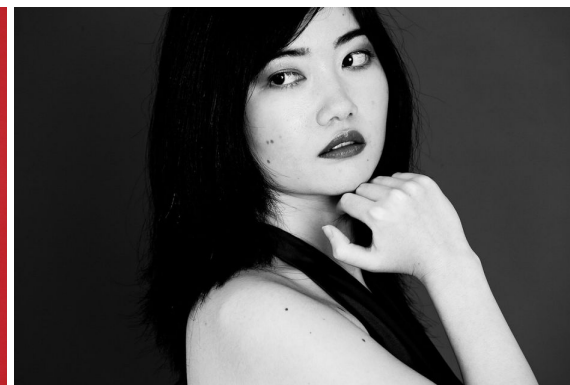

HEIGHT	BUST	DRESS	WAIST	HIPS	SHOES	HAIR	EYES
170	83	34-36	61	89	36.5	BLACK	BROWN