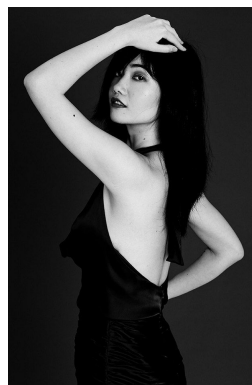

office@stellamodels.com

www.stellamodels.com

HEIGHT	BUST	DRESS	WAIST	HIPS	SHOES	HAIR	EYES
170	83	34-36	61	89	36.5	BLACK	BROWN