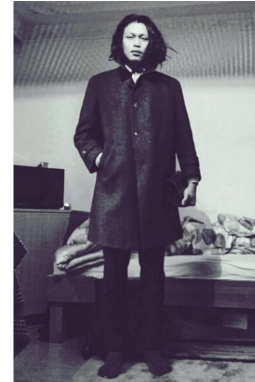

*office@stellamodels.com*

[www.stellamodels.com](http://www.stellamodels.com)

HEIGHT	CHEST	WAIST	HIPS	SHOES	HAIR	EYES
189	95	83	103	45.0	BLACK	BLACK